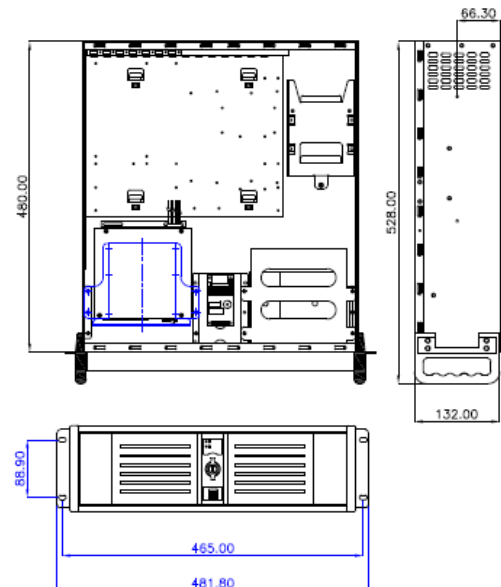

Rear I/O

Graphic Ports	1 x VGA (1920x1200@60Hz) 1 x DVI-D (1920x1200@60Hz) 1 x HDMI (4096x2304@24Hz)
Ethernet	2 x RJ45
Audio	1 x MIC-in//Line-out
USB Ports	4 x USB 2.0(2 x Front, 2 x Rear) 4 x USB 3.0(4 x Rear)
COM Ports	2 x RS-232/422/485 *Option additional (1 x RS-232/422/485, 4 x RS-232)
Expansions	2 x PCIe x 16 Gen3 slots 2 x PCIe x4 Gen3 slots 3 x PCI slots
Others	1 x Keyboard & Mouse